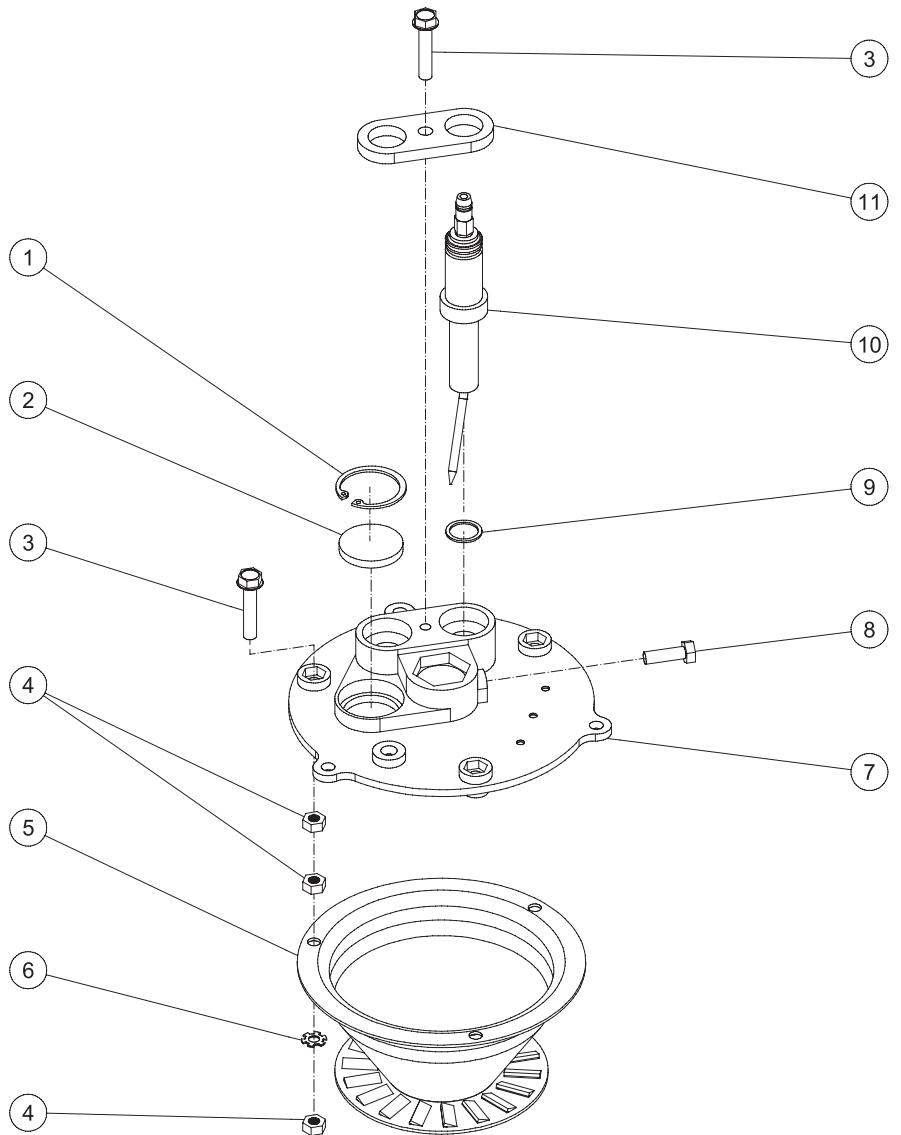

SMALL ELECTRODE ASSEMBLY KIT

850-0408 012512			
850-0408			
ITEM	DESCRIPTION	Mi-T-M #	QTY
1	SNAP RING	33-0254	1
2	SIGHT GLASS	33-0252	1
3	BOLT	27-8807	4
4	NUT	30-6001	9
5	HEAT DEFLECTOR	20-0325	1
6	STAR WASHER	28-1009	3
7	ELECTRODE PLATE	38-0065	1
8	BOLT	27-8878	1
9	WASHER	28-0523	2
10	ELECTRODE	32-0987	2
11	ELECTRODE BRACKET	20-1094A01	1
12	ELECTRODE WIRE	32-0988	2
13	BUTT SPLICE	32-0402	2
14	HEAT SHRINK (NOT SHOWN)	33-0219	1